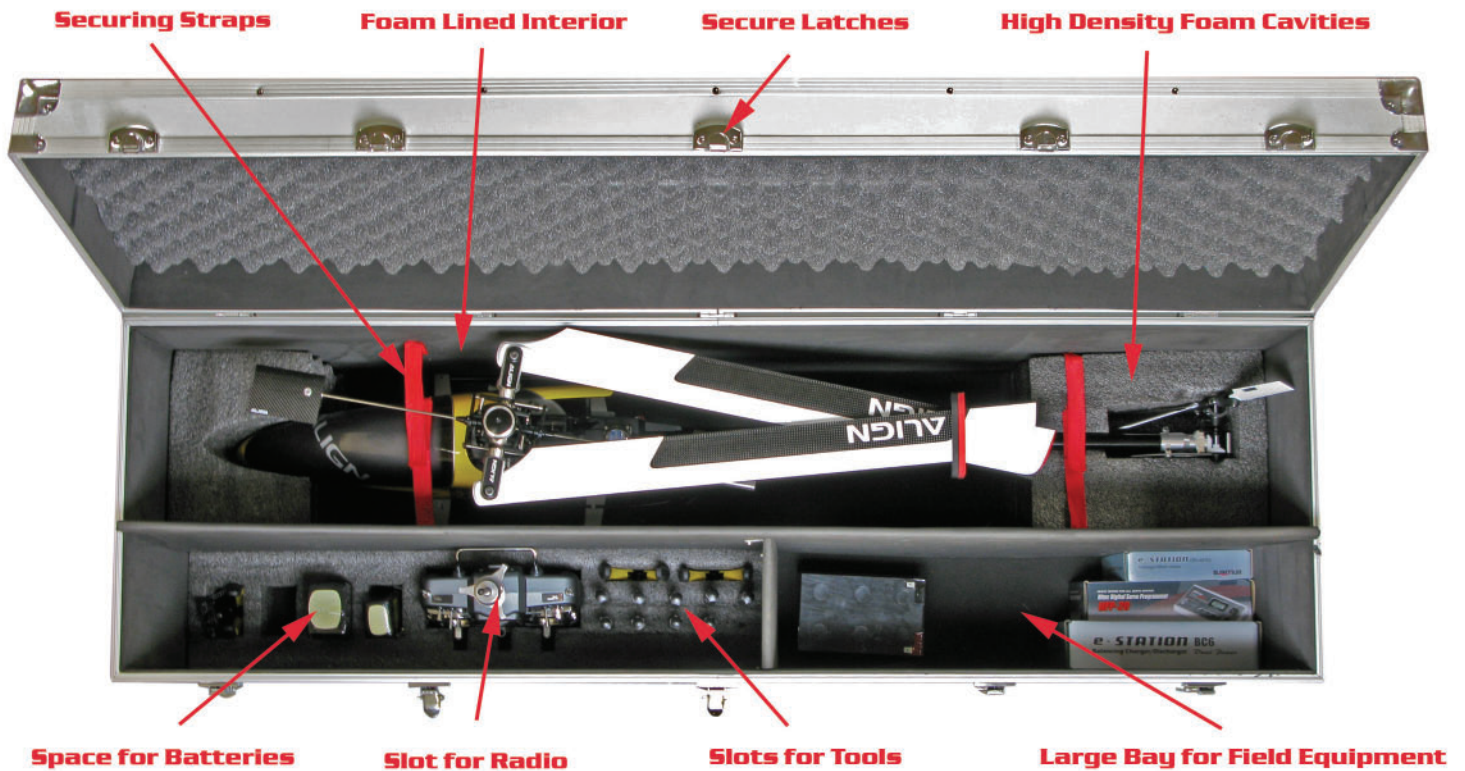

HELI TRANSPORT CASE

www.helivol.com

600 SIZE

BEGINNER to EXPERT

This is the 600 size case that will take all of your equipment as well as your prize possession.

It has space for your radio, charger, starter, batteries and your helicopter too.

It can double as work bench at the field and has wheels on one end to make it easier to move around.

A fantastic storage chest for your garage.

RRP £119.99

For more information visit www.helivol.com.